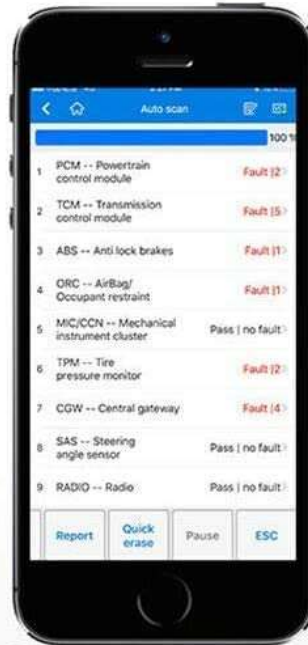

Help avoid overpaying for repair service

TURN OFF ENGINE LIGHT

CHECK VEHICLE STATUS

Read Codes

Clear Codes

Live Data

Freeze Frame

I/M Readiness Status

O2 Sensor Test

On-Board Monitor System Test

Component Test

Read Vehicle Information

Autel Maxi AP200

Solid and Portable Diagnostic Tool with Multiple Functions

RESET SERVICES

MAINTENANCE OPTIONS

- OIL RESET •**
- TPMS RESET •**
- BMS RESET •**
- IMMO SERVICE •**
- ETC. •**

FULL SYSTEMS DIAGNOSES

MAINTENANCE OPTIONS

- ABS**
- SRS**
- ENGINE**
- TRANS**
- ETC.**

FULL SYSTEMS DIAGNOSES

Engine System

Transmission System

Supplementary Restraint System

Anti-lock Braking System

Battery Management System

Steering System

Immobilizer System

Tire Pressure Monitoring System

Air Conditioning System

Brake Assist System