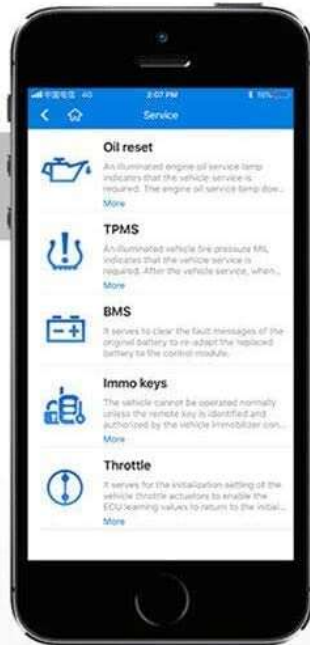

Help avoid overpaying for repair service

TURN OFF ENGINE LIGHT

CHECK VEHICLE STATUS

Read Codes

Clear Codes

Live Data

Freeze Frame

I/M Readiness Status

O2 Sensor Test

On-Board Monitor System Test

Component Test

Read Vehicle Information

Autel Maxi AP200

Solid and Portable Diagnostic Tool with Multiple Functions

RESET SERVICES

MAINTENANCE OPTIONS

- OIL RESET •**
- TPMS RESET •**
- BMS RESET •**
- IMMO SERVICE •**
- ETC. •**

FULL SYSTEMS DIAGNOSES

MAINTENANCE OPTIONS

- ABS**
- SRS**
- ENGINE**
- TRANS**
- ETC.**

FULL SYSTEMS DIAGNOSES

Engine System

Transmission System

Supplementary Restraint System

Anti-lock Braking System

Battery Management System

Steering System

Immobilizer System

Tire Pressure Monitoring System

Air Conditioning System

Brake Assist System