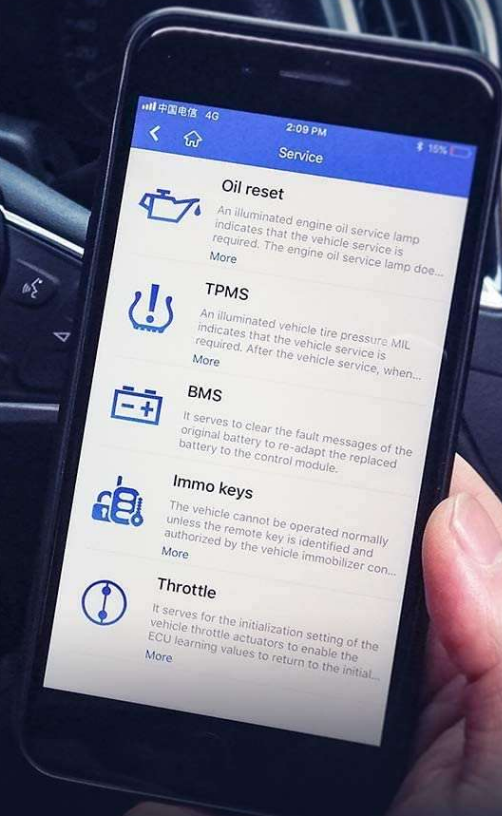

Autel MaxiAP AP200

- All OBDII functions are available and free
- One free vehicle's software with the initial purchase
- Support up to 19 specific functions, including Oil Reset, EPB, BMS, SAS, DPF, TPMS, IMMO, etc.
- Expand coverage with additional in-app purchase
- Auto VIN technology identifies vehicles automatically
- Generate repair reports of tested vehicles and support PDF format for easy sharing and printing
- Keep records of vehicles tested previously
- 14 languages switch freely

Chassis system Division

Compatible with both iOS & Android

Available on the App Store

Get it on Google play

Autel Maxi AP200

Vehicle Communication Interface Bluetooth Smartphone App

ANDROID OR
IOS DEVICE

WIRELESS
BLUETOOTH

33 FOOT
CONNECTION

WIRELESS
OBDII/EODB
BLUETOOTH

OBDII SCAN TOOL

Compatible With
US, ASIAN and EUROPEAN
1996 and Newer Vehicles

AP200

POWERFUL

Easy-to-use and Powerful are no longer two separate things.

Easy to Install
No tools required

Easy to Connect
With Bluetooth

Easy to Use
User-friendly App

Easy to Save
Save and record previous diagnostic information

WIDE COMPATIBILITY

Works on most 1996 and newer OBD2-compatible vehicles.